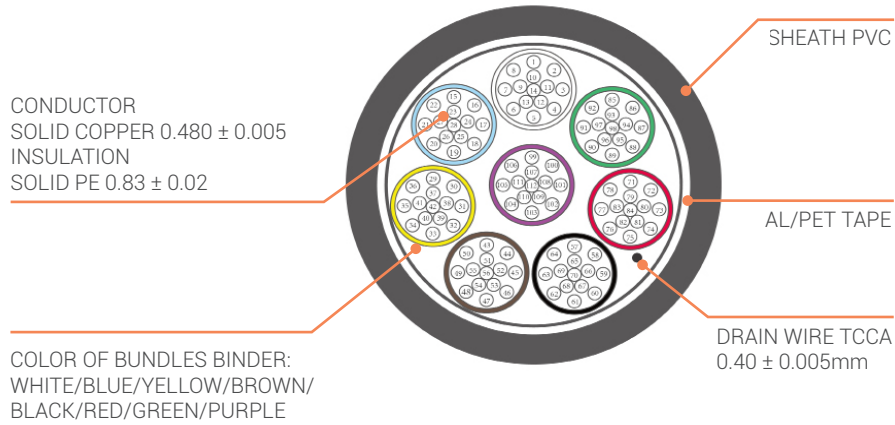

ORSYT 1xP AWG24 GR

Cat.3 INSTALLATION CABLE FOR NUMERIC TELEPHONE

Available Color : ● ●

Packing Available:

PROPERTIES

VOLTAGE ENDURANCE	300 V
TEMPERATURE RANGE	-10°C~+70°C
DIELECTRIC STRENGTH	DC 1500V during 1 min.
INSULATION RESISTANCE	1500 MΩ.Km
CONDUCTOR RESISTANCE	101 Ω/KM

ORDERING INFORMATION

ITEM	THICKNESS ± 10%(mm)	OUTER DIAMETER ± 10%(mm)	PACKAGING (MM)	DoP NUMBER
RSY-TEL124PC	0.4 / 0.6	3.6	C100 / D500 / D1000	RSYT01-17
RSY-TEL224PC	0.4 / 0.6	4.6	C100 / D500 / D1000	RSYT02-17
RSY-TEL324PC	0.4 / 0.6	5.1	C100 / D500 / D1000	RSYT03-17
RSY-TEL524PC	0.4 / 0.6	6.3	C100 / D500 / D1000	RSYT04-17
RSY-TEL724PC	0.6 / 0.8	6.7	C100 / D500 / D1000	RSYT05-17
RSY-TEL1024PC	0.6 / 0.8	7.7	C100 / D500 / D1000	RSYT06-17
RSY-TEL1524PC	0.6 / 0.8	8.5	C100 / D500 / D1000	RSYT07-17
RSY-TEL2124PC	0.7 / 0.9	10.3	C100 / D500 / D1000	RSYT08-17
RSY-TEL3024PC	0.7 / 0.9	11.8	C100 / D500 / D1000	RSYT09-17
RSY-TEL5624PC	0.7 / 0.9	15.0	C100 / D500 / D1000	RSYT10-17
RSY-TEL11224PC	0.7 / 0.9	20.6	C100 / D500 / D1000	RSYT11-17