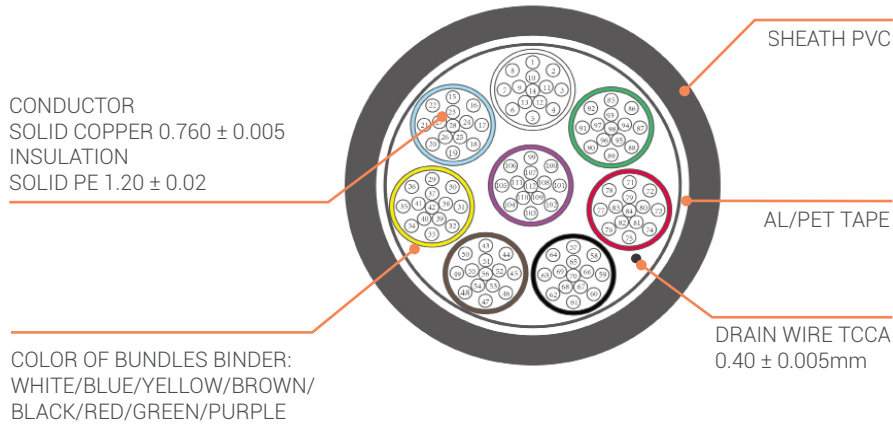

ORSYT1 xP AWG20 GR

Cat.3 INSTALLATION CABLE FOR NUMERIC TELEPHONE

Available Color : ● ●

Packing Available:

PROPERTIES

VOLTAGE ENDURANCE	300 V
TEMPERATURE RANGE	-10°C~+70°C
DIELECTRIC STRENGTH	DC 1500V during 1 min.
INSULATION RESISTANCE	1500 MΩ.Km
CONDUCTOR RESISTANCE	41 Ω/KM

ORDERING INFORMATION

ITEM	THICKNESS ± 10%(mm)	OUTER DIAMETER ± 10%(mm)	PACKAGING (MM)	DoP NUMBER
RSY-TEL120PC	0.4 / 0.6	4.3	C100 / D500 / D1000	RSYT12-17
RSY-TEL220PC	0.5 / 0.7	6.0	C100 / D500 / D1000	RSYT13-17
RSY-TEL320PC	0.5 / 0.7	6.8	C100 / D500 / D1000	RSYT14-17
RSY-TEL520PC	0.5 / 0.7	7.9	C100 / D500 / D1000	RSYT15-17
RSY-TEL720PC	0.6 / 0.8	8.9	C100 / D500 / D1000	RSYT16-17
RSY-TEL1020PC	0.6 / 0.8	10.3	C100 / D500 / D1000	RSYT17-17
RSY-TEL1520PC	0.6 / 0.8	11.5	C100 / D500 / D1000	RSYT18-17
RSY-TEL2120PC	0.7 / 0.9	13.6	C100 / D500 / D1000	RSYT19-17
RSY-TEL3020PC	0.7 / 0.9	16.1	C100 / D500 / D1000	RSYT20-17
RSY-TEL5620PC	0.7 / 0.9	20.7	C100 / D500 / D1000	RSYT21-17
RSY-TEL11220PC	0.7 / 0.9	28	C100 / D500 / D1000	RSYT22-17